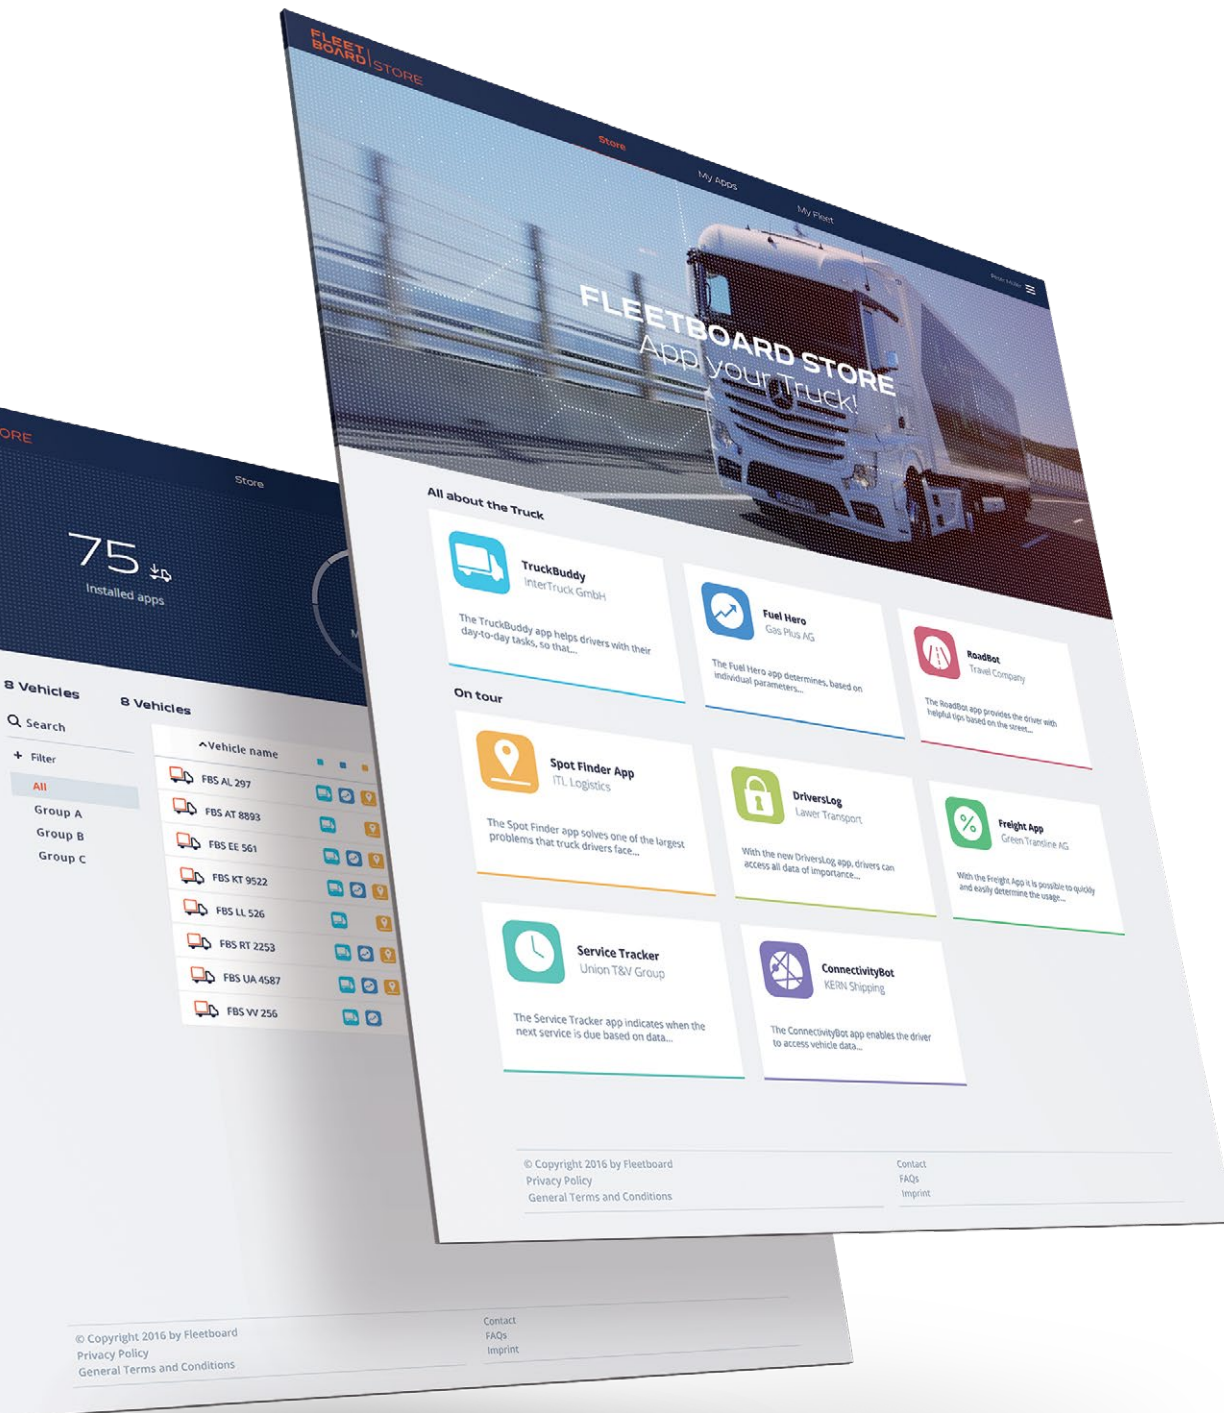

**FLEET
BOARD** | STORE

APP YOUR TRUCK!

THE BEST APPS FOR TRUCKS. IN THE FLEETBOARD STORE.

- The Fleetboard Store is the new marketplace for apps which increase the performance of truck fleets even further.
- An open platform for innovative solutions by Fleetboard, Daimler and their top-class industry partners.
- A comprehensive app portfolio for various customer needs.
- Better and more intelligent connectivity with apps which also use vehicle data in real time.

Apps by Experts

Concentrated industry know-how by Fleetboard, Daimler and their top-class partners

Simple Administration

Convenient administration of the vehicles from the central office and over the air

Available at One Stop

The widest range of solutions on a single platform

Beyond Brands

Apps can be applied beyond all brands

FROM THE APP IDEA TO THE VEHICLE - HOW IT WORKS.

The new Fleetboard Developer Portal offers interested partners and independent developers all required information regarding the development, the distribution, and sale of apps. Various technical documentation, an SDK, and a guided submission process help to integrate apps easily into the Fleetboard Store.

Fleetboard customers can install apps from the Fleetboard Store on individual vehicles or all vehicles of the fleet. Subsequently, they are available to the drivers on the DispoPilot.guides assembled in the vehicles. The installed apps not only improve everyday life for drivers, they also increase the efficiency of the entire fleet through intelligent connectivity.