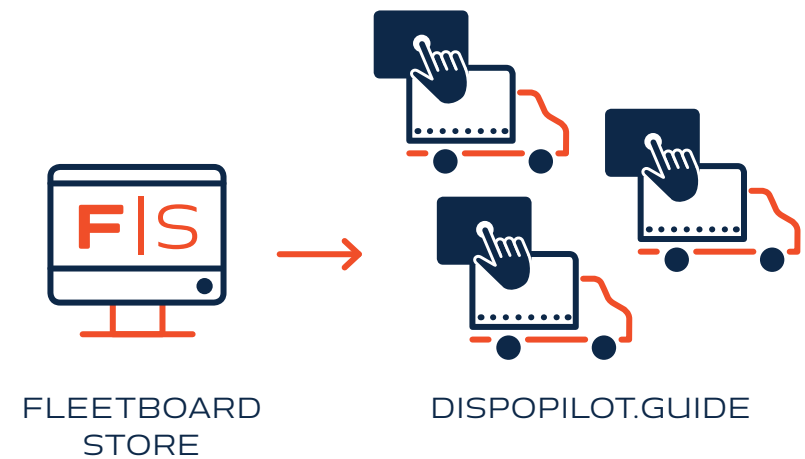

**FLEET
BOARD** | STORE

APP YOUR TRUCK!

THE BEST APPS FOR TRUCKS. IN THE FLEETBOARD STORE.

- The Fleetboard Store is the new marketplace for apps which increase the performance of truck fleets even further.
- An open platform for innovative solutions by Fleetboard, Daimler and their top-class industry partners.
- A comprehensive app portfolio for various customer needs.
- Better and more intelligent connectivity with apps which also use vehicle data in real time.

Apps by Experts

Concentrated industry know-how by Fleetboard, Daimler and their top-class partners

Simple Administration

Convenient administration of the vehicles from the central office and over the air

Available at One Stop

The widest range of solutions on a single platform

Beyond Brands

Apps can be applied beyond all brands

FROM THE APP IDEA TO THE VEHICLE - HOW IT WORKS.

The new Fleetboard Developer Portal offers interested partners and independent developers all required information regarding the development, the distribution, and sale of apps. Various technical documentation, an SDK, and a guided submission process help to integrate apps easily into the Fleetboard Store.

Fleetboard customers can install apps from the Fleetboard Store on individual vehicles or all vehicles of the fleet. Subsequently, they are available to the drivers on the DispoPilot.guides assembled in the vehicles. The installed apps not only improve everyday life for drivers, they also increase the efficiency of the entire fleet through intelligent connectivity.